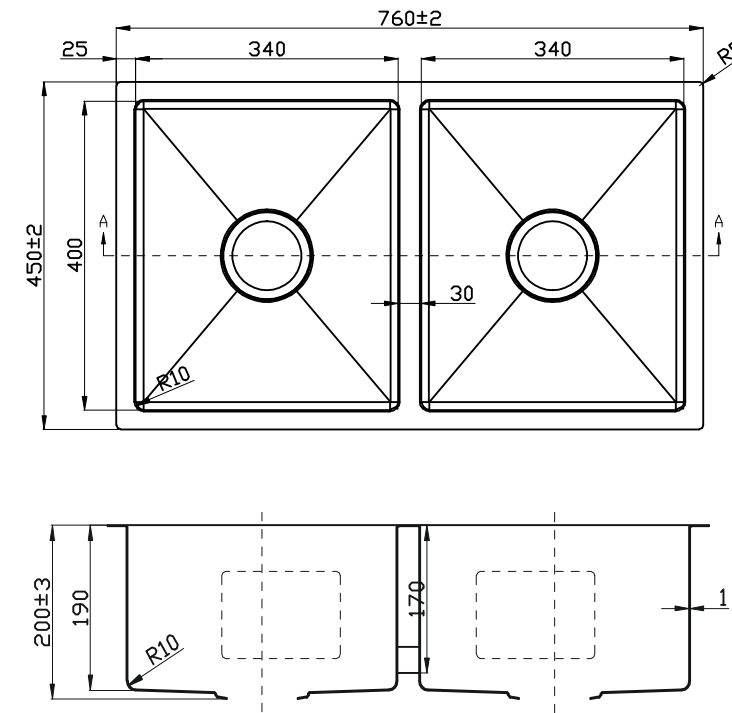

Lunio 760.

Double Bowl Sink

Features:

- Manufactured from 1mm 304 Stainless Steel
- Brushed Satin Finish
- Top Mount and Undermount Installation Type
- R10 Internal Radius Corner for easier cleaning
- Stainless Steel Watermarked Basket Wastes Included
- 10 Year Product Replacement Warranty

While we make every effort to provide accurate specifications at the time of publication, Vellano retains the right to make modifications without prior notice. Please note that the physical color of the product may vary from the image shown. All measurements are presented in millimeters. For stainless steel products, we kindly ask you to allow for a manufacturing variance of up to ± 2 mm. When marking up and roughing in, always refer to the physical product measurements, as technical drawings may differ from the actual physical products.