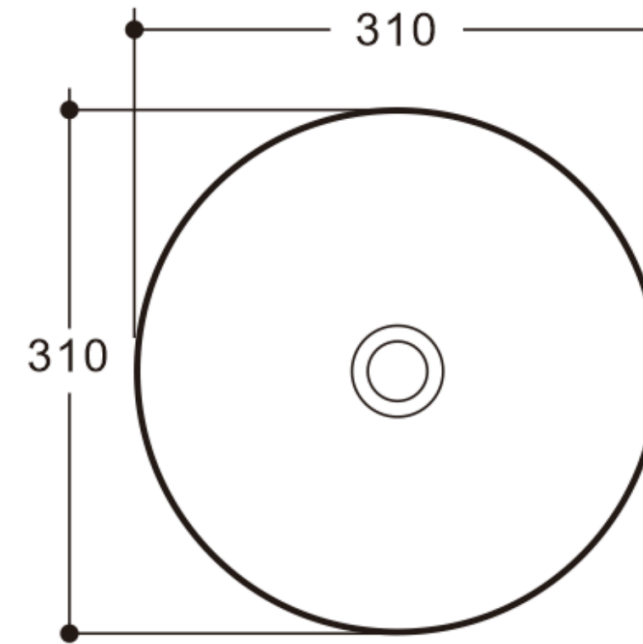

### Features:

- Vitreous China
- Thin Edge Design
- Single Bowl, 5.5 kg
- 310 x 310 x 120 mm
- Above Counter Basins
- 32mm non-overflow waste required
- 5 Years Product Replacement Warranty
- Matte Colour Options Available