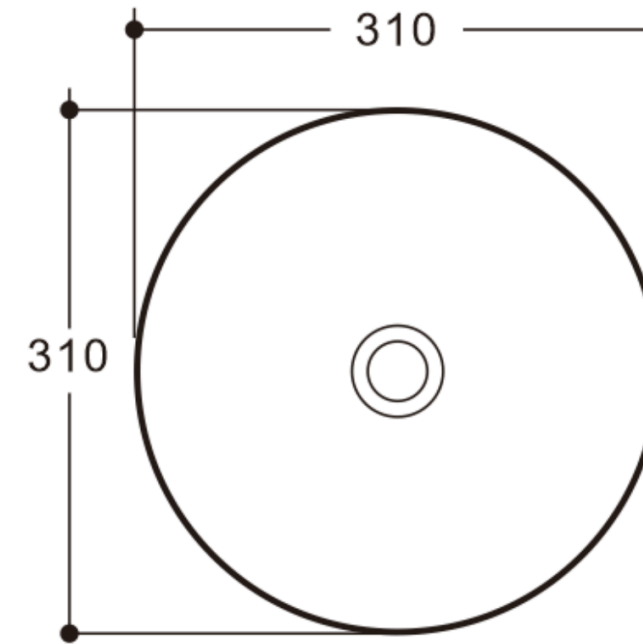

Lucito 310.

Round Above Counter Basin Matte Grey

Features:

- Vitreous China
- Thin Edge Design
- Single Bowl, 5.5 kg
- 310 x 310 x 120 mm
- Above Counter Basins
- 32mm non-overflow waste required
- 5 Years Product Replacement Warranty
- Matte Colour Options Available

While we make every effort to provide accurate specifications at the time of publication, Vellano retains the right to make modifications without prior notice. Please note that the physical color of the product may vary from the image shown. All measurements are presented in millimeters. For ceramic products, we kindly ask you to allow for a manufacturing variance of up to ± 10 mm. When marking up and roughing in, always refer to the physical product measurements, as technical drawings may differ from the actual physical products.