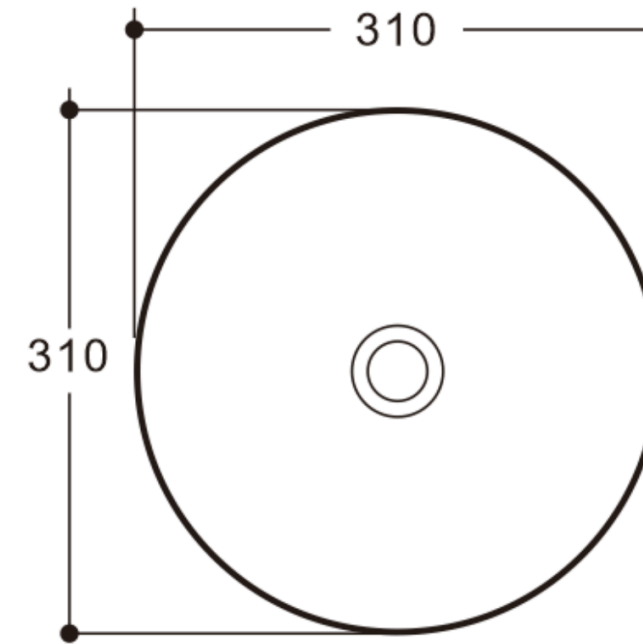

Lucito 310.

Round Above Counter Basin Matte White

Features:

- Vitreous China
- Thin Edge Design
- Single Bowl, 5.5 kg
- 310 x 310 x 120 mm
- Above Counter Basins
- 32mm non-overflow waste required
- 5 Years Product Replacement Warranty
- Matte Colour Options Available

While we make every effort to provide accurate specifications at the time of publication, Vellano retains the right to make modifications without prior notice. Please note that the physical color of the product may vary from the image shown. All measurements are presented in millimeters. For ceramic products, we kindly ask you to allow for a manufacturing variance of up to ± 10 mm. When marking up and roughing in, always refer to the physical product measurements, as technical drawings may differ from the actual physical products.