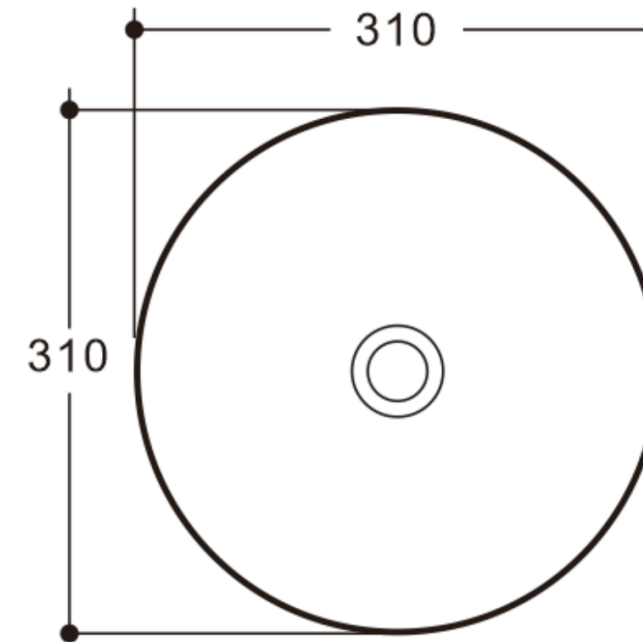

## Round Above Counter Basin Matte Black

### Features:

- Vitreous China
- Thin Edge Design
- Single Bowl, 5.5 kg
- 310 x 310 x 120 mm
- Above Counter Basins
- 32mm non-overflow waste required
- 5 Years Product Replacement Warranty
- Matte Colour Options Available