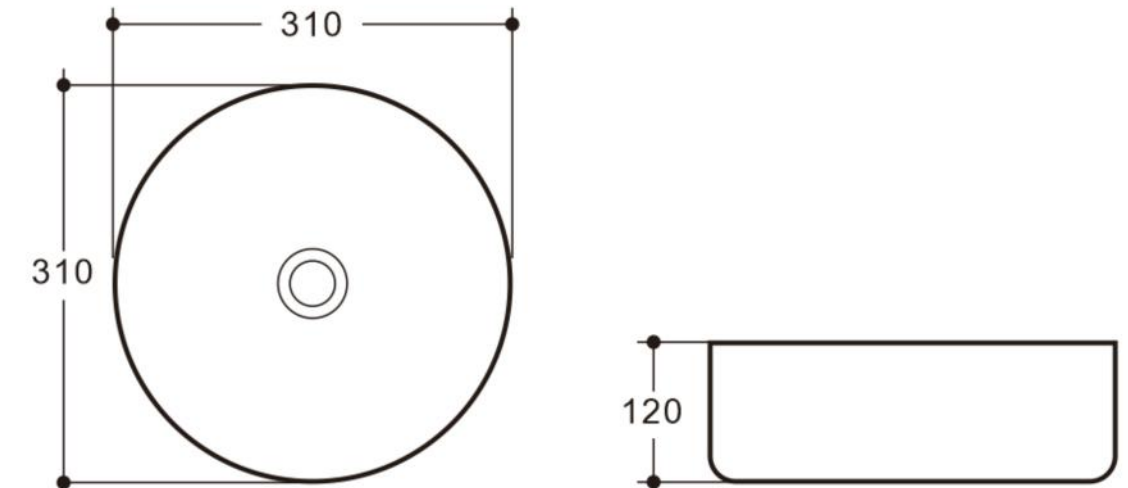

Lucito 310.

Above Counter Basin

Specifications

Features:

- Manufactured from Vitreous China
- Round Above Counter Basin
- Above Counter Installation Type
- Suits Basin Tower Mixer or Wall Basin Mixers
- Thin Basin Edge Design
- No Taphole or Overflow
- 32mm Waste Not Included
- 5 Year Product Replacement Warranty

While we make every effort to provide accurate specifications at the time of publication, Vellano retains the right to make modifications without prior notice. Please note that the physical color of the product may vary from the image shown. All measurements are presented in millimeters. For ceramic products, we kindly ask you to allow for a manufacturing variance of up to ± 10 mm. When marking up and roughing in, always refer to the physical product measurements, as technical drawings may differ from the actual physical products.