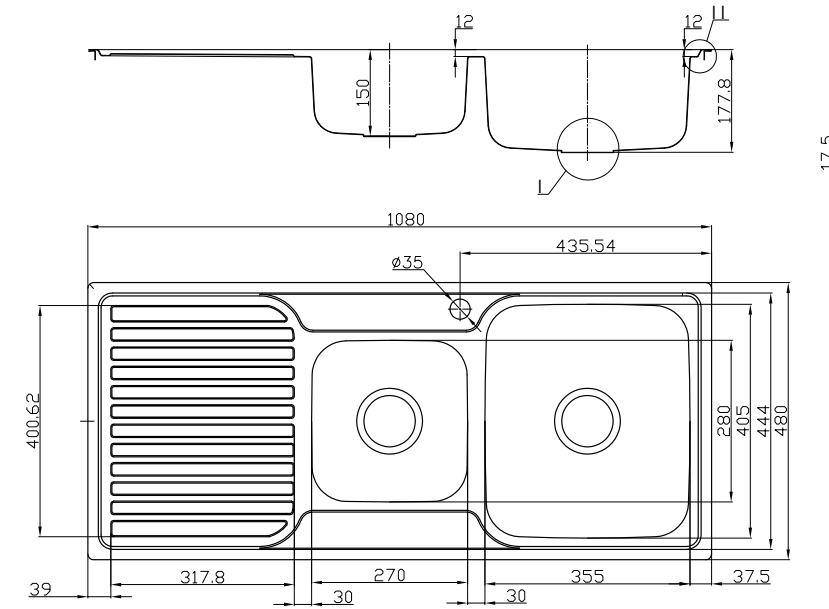

Kalina 1080.

RH One and 3/4 Bowl Sink

Features:

- Manufactured from 304 Stainless Steel
- One Tap Hole
- One & 3/4 Bowl
- Satin Finish
- One Piece Construction
- Watermarked Basket Wastes Included
- 10 Year Product Warranty

While we make every effort to provide accurate specifications at the time of publication, Vellano retains the right to make modifications without prior notice. Please note that the physical color of the product may vary from the image shown. All measurements are presented in millimeters. For ceramic products, we kindly ask you to allow for a manufacturing variance of up to ± 10 mm. When marking up and roughing in, always refer to the physical product measurements, as technical drawings may differ from the actual physical products.