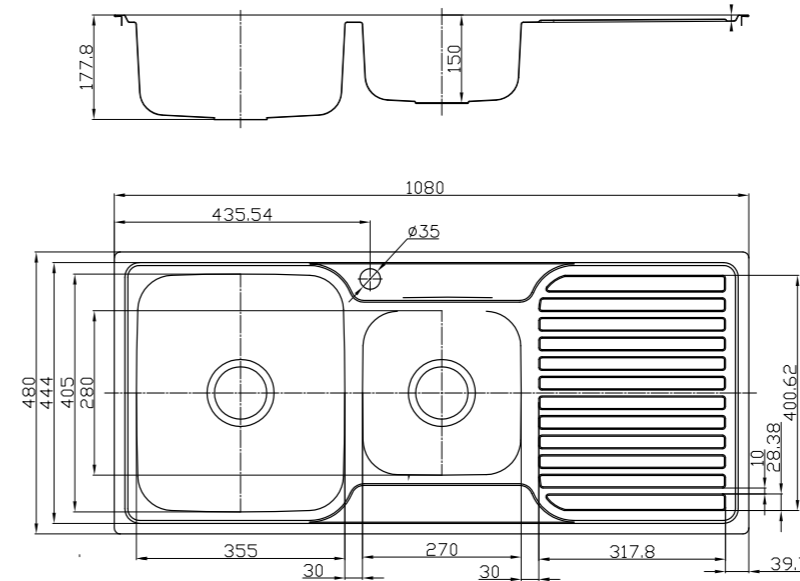

# Kalina 1080.

LH One and 3/4 Bowl Sink

Specifications

## Features:

- Manufactured from 304 Stainless Steel
- One Tap Hole
- One & 3/4 Bowl
- Satin Finish
- One Piece Construction
- Watermarked Basket Wastes Included
- 10 Year Product Warranty

While we make every effort to provide accurate specifications at the time of publication, Vellano retains the right to make modifications without prior notice. Please note that the physical color of the product may vary from the image shown. All measurements are presented in millimeters. For ceramic products, we kindly ask you to allow for a manufacturing variance of up to  $\pm 10$ mm. When marking up and roughing in, always refer to the physical product measurements, as technical drawings may differ from the actual physical products.