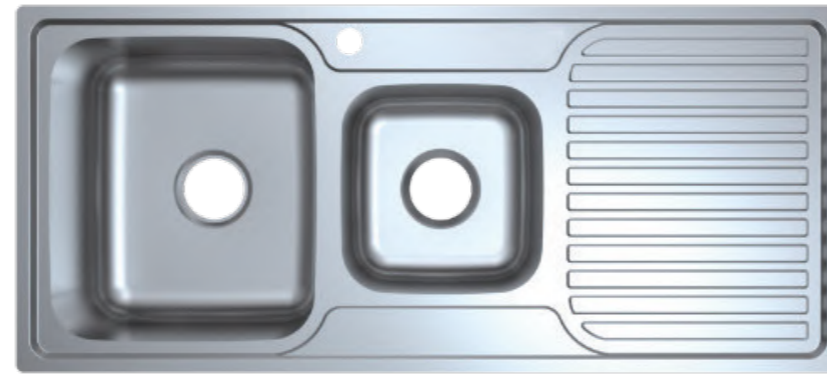

# Kalina 1080.

LH One and 3/4 Bowl Sink

Specifications

## Features:

- Manufactured from 304 Stainless Steel
- One Tap Hole
- One & 3/4 Bowl
- Satin Finish
- One Piece Construction
- Watermarked Basket Wastes Included
- 10 Year Product Warranty

## Available in:

Kalina 1080 LH Bowl and Drainer  
**KAL1080LH**