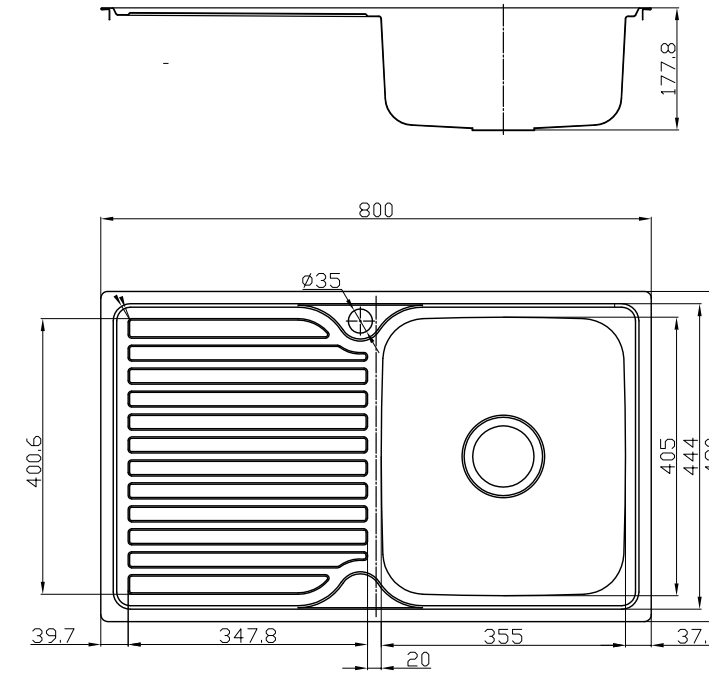

Kalina 800.

RH Single Bowl & Drainer Sink

Features:

- Manufactured from 304 Stainless Steel
- One Tap Hole
- Right Hand Single Bowl
- Premium Satin Finish
- One Piece Construction
- Watermarked Basket Wastes Included
- 10 Year Product Warranty

While we make every effort to provide accurate specifications at the time of publication, Vellano retains the right to make modifications without prior notice. Please note that the physical color of the product may vary from the image shown. All measurements are presented in millimeters. For ceramic products, we kindly ask you to allow for a manufacturing variance of up to ± 10 mm. When marking up and roughing in, always refer to the physical product measurements, as technical drawings may differ from the actual physical products.