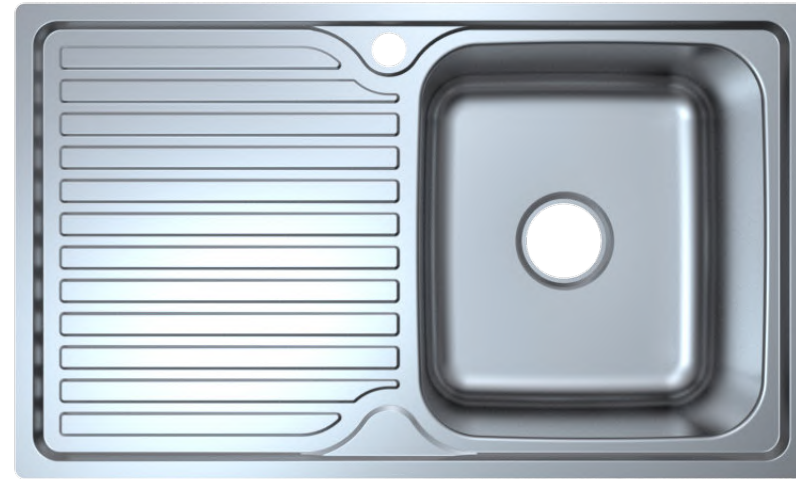

Kalina 800.

RH Single Bowl & Drainer Sink

Features:

- Manufactured from 304 Stainless Steel
- One Tap Hole
- Right Hand Single Bowl
- Premium Satin Finish
- One Piece Construction
- Watermarked Basket Wastes Included
- 10 Year Product Warranty

Specifications

Available in:

Kalina 800 RH Bowl and Drainer
KAL800RH

Cleaning & Care:

- After cleaning the sink, ensure the surface is rinsed with clean water.
- Wipe the surface gently with a clean, soft cloth and dry after use.
- Avoid using abrasive cleaners, steel wool scourers, brushes, citric based cleaners.
- To remove any spots left from contaminants, such as surface rust spots, we recommend cleaning the surface with Hillmark Steel Power cream. Rub on the surface with a soft close and use circular motion to remove any spots.