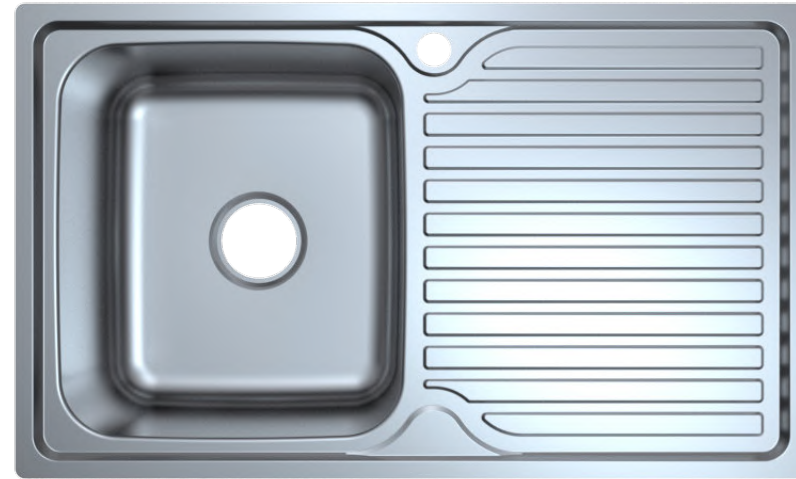

# Kalina 800.

## LH Single Bowl & Drainer Sink

### Features:

- Manufactured from 304 Stainless Steel
- One Tap Hole
- Left Hand Single Bowl
- Premium Satin Finish
- One Piece Construction
- Watermarked Basket Wastes Included
- 10 Year Product Warranty