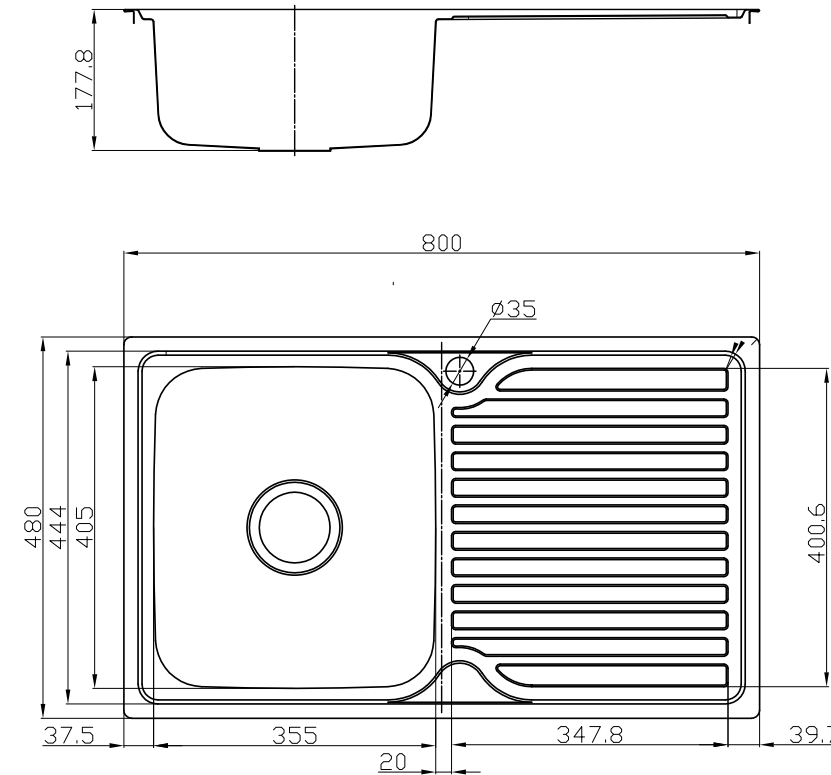

### Features:

- Manufactured from 304 Stainless Steel
- One Tap Hole
- Left Hand Single Bowl
- Premium Satin Finish
- One Piece Construction
- Watermarked Basket Wastes Included
- 10 Year Product Warranty

While we make every effort to provide accurate specifications at the time of publication, Vellano retains the right to make modifications without prior notice. Please note that the physical color of the product may vary from the image shown. All measurements are presented in millimeters. For ceramic products, we kindly ask you to allow for a manufacturing variance of up to  $\pm 10$ mm. When marking up and roughing in, always refer to the physical product measurements, as technical drawings may differ from the actual physical products.