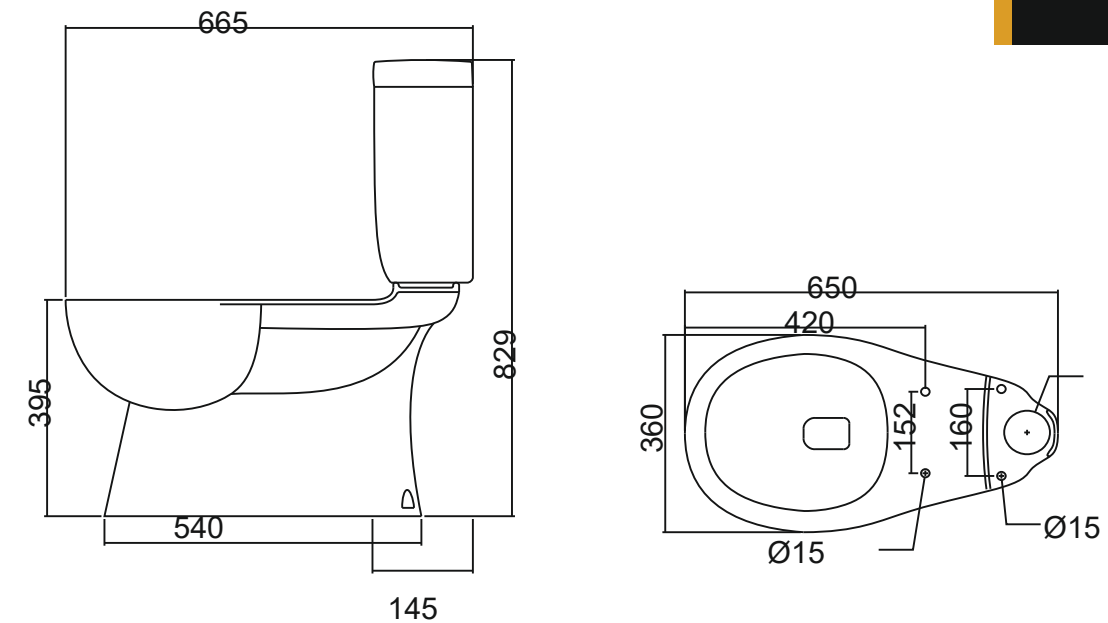

Iluka.

Close Coupled Suite With PP Seat

Features:

- Manufactured from Vitreous China
- Box Rim Flush, Round Button
- PP Thick Soft Close Toilet Seat
- Bottom Inlet Valve
- 10 Year Product Warranty
- 2 Year Product Warranty Toilet Seat
- WELS 4 Star 3.5L AVG/FLUSH

While we make every effort to provide accurate specifications at the time of publication, Vellano retains the right to make modifications without prior notice. Please note that the physical color of the product may vary from the image shown. All measurements are presented in millimeters. For ceramic products, we kindly ask you to allow for a manufacturing variance of up to ±10mm. When marking up and roughing in, always refer to the physical product measurements, as technical drawings may differ from the actual physical products.