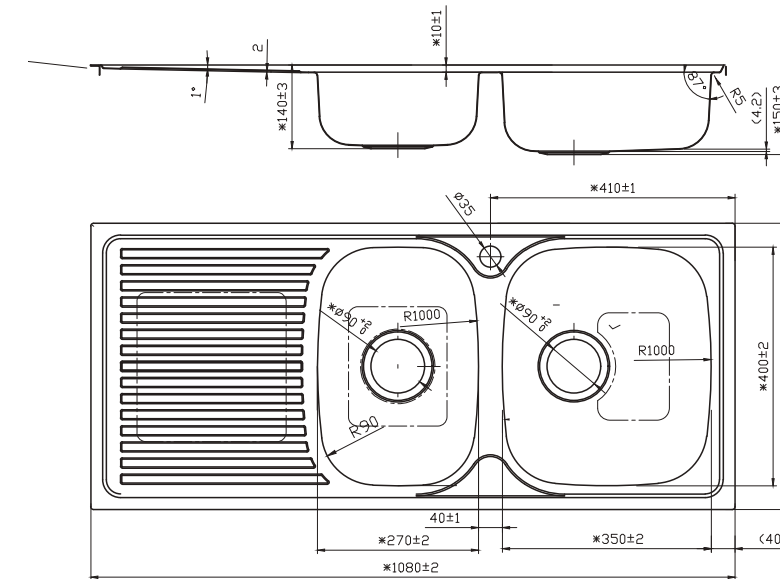

DAKU 1080.

RH One and 3/4 Bowl Sink

Features:

- Manufactured from 304 Stainless Steel
- One Tap Hole
- Dual 150mm & 140mm Deep Bowls
- Silk Finish
- One Piece Construction
- Watermarked Basket Wastes Included
- 10 Year Product Warranty

While we make every effort to provide accurate specifications at the time of publication, Vellano retains the right to make modifications without prior notice. Please note that the physical color of the product may vary from the image shown. All measurements are presented in millimeters. For ceramic products, we kindly ask you to allow for a manufacturing variance of up to ± 10 mm. When marking up and roughing in, always refer to the physical product measurements, as technical drawings may differ from the actual physical products.