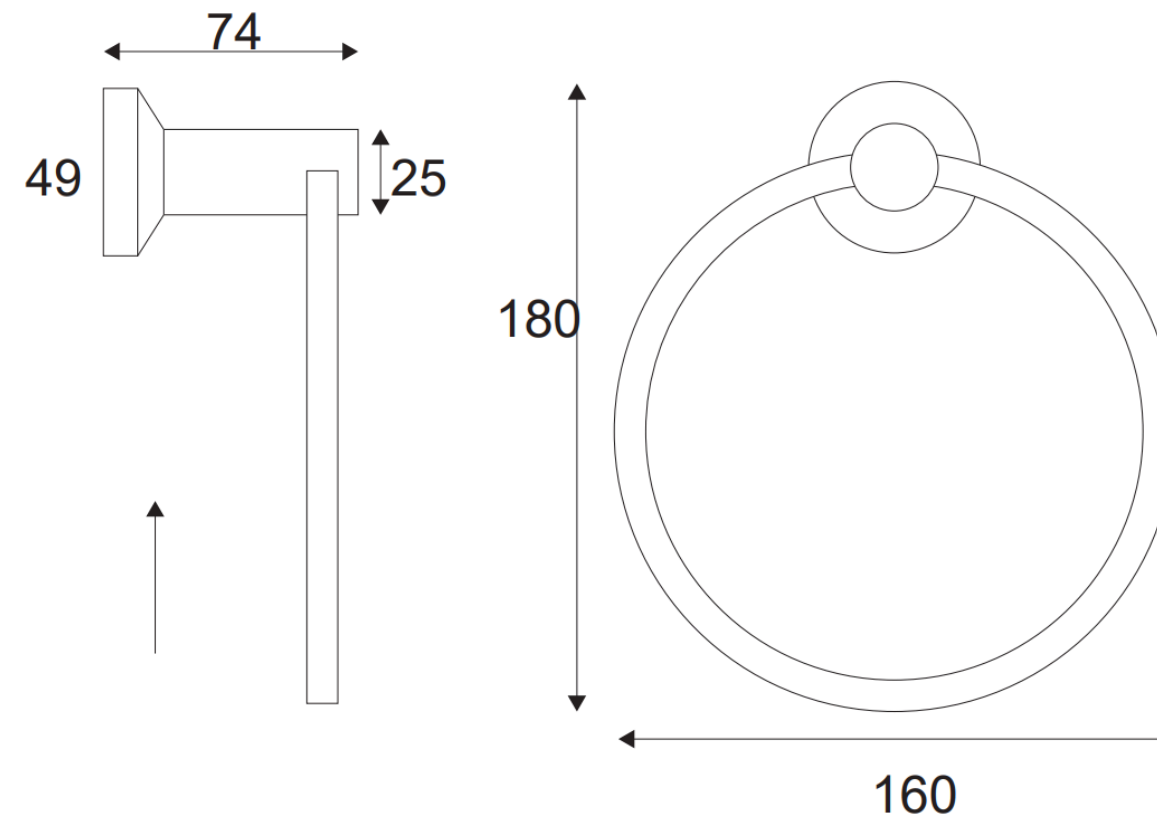

Coen Towel Ring.

Round Towel Ring Bathroom Accessories

Features:

- Size: 180 × 160 × 74 mm
- Chrome Finish
- Manufactured from 304 Stainless Steel
- 2 Screw Fixing, Heavy Duty Wall Fixing Kit

akuna™

Specifications

While we make every effort to provide accurate specifications at the time of publication, Vellano retains the right to make modifications without prior notice. Please note that the physical color of the product may vary from the image shown. All measurements are presented in millimeters. For ceramic products, we kindly ask you to allow for a manufacturing variance of up to ±10mm. When marking up and roughing in, always refer to the physical product measurements, as technical drawings may differ from the actual physical products.