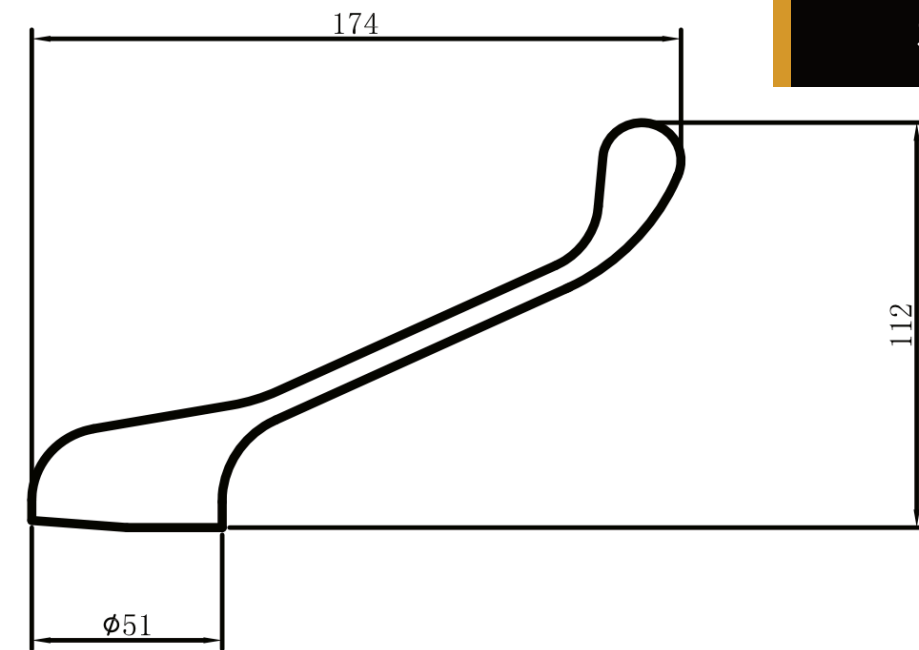

Coen Care 40.

Care Handle 40mm

Features:

- Extended Handle (Lever)
- 304 Stainless Steel
- Chrome Finish
- Suits Coen and Catral Tapware & Sink 35mm Mixers

Specifications

Available in:

Chrome
COEDISHC40

Cleaning & Care:

While we make every effort to provide accurate specifications at the time of publication, Vellano retains the right to make modifications without prior notice. Please note that the physical color of the product may vary from the image shown. All measurements are presented in millimeters. For ceramic products, we kindly ask you to allow for a manufacturing variance of up to ± 10 mm. When marking up and roughing in, always refer to the physical product measurements, as technical drawings may differ from the actual physical products.