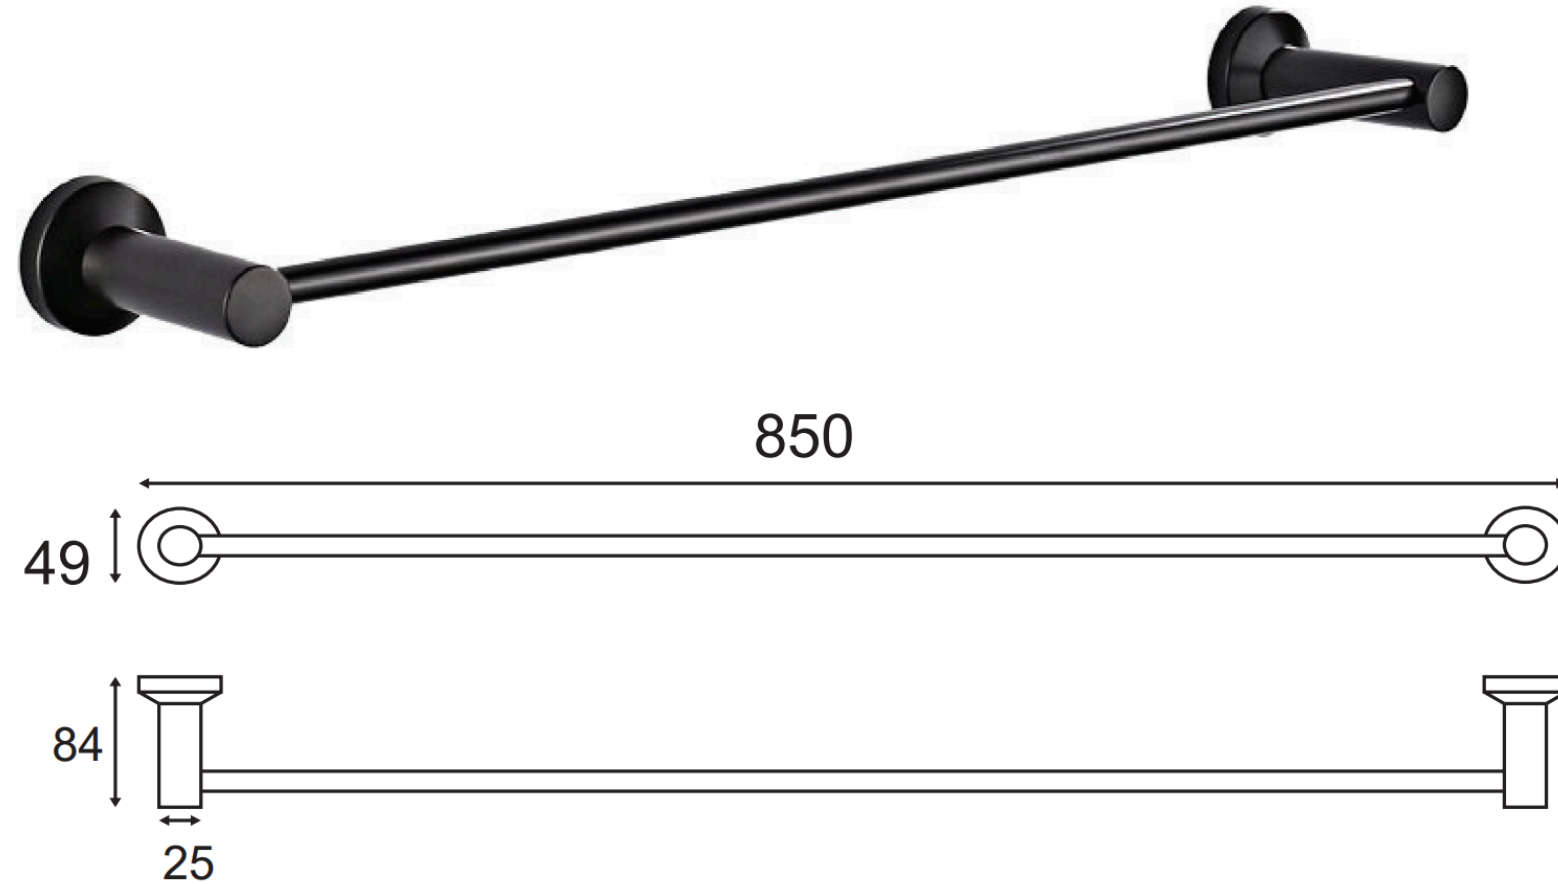

Coen 850.

Single Towel Rail 850mm Black

Features:

- 2 Screw Fixing, Heavy Duty Wall Fixing Kit
- 304 Stainless Steel
- Black Matte Finish
- Size: 850 × 84 × 49 mm
- Single Towel Rail

akuna™

Specifications

Available in:

While we make every effort to provide accurate specifications at the time of publication, Vellano retains the right to make modifications without prior notice. Please note that the physical color of the product may vary from the image shown. All measurements are presented in millimeters. For ceramic products, we kindly ask you to allow for a manufacturing variance of up to ±10mm. When marking up and roughing in, always refer to the physical product measurements, as technical drawings may differ from the actual physical products.