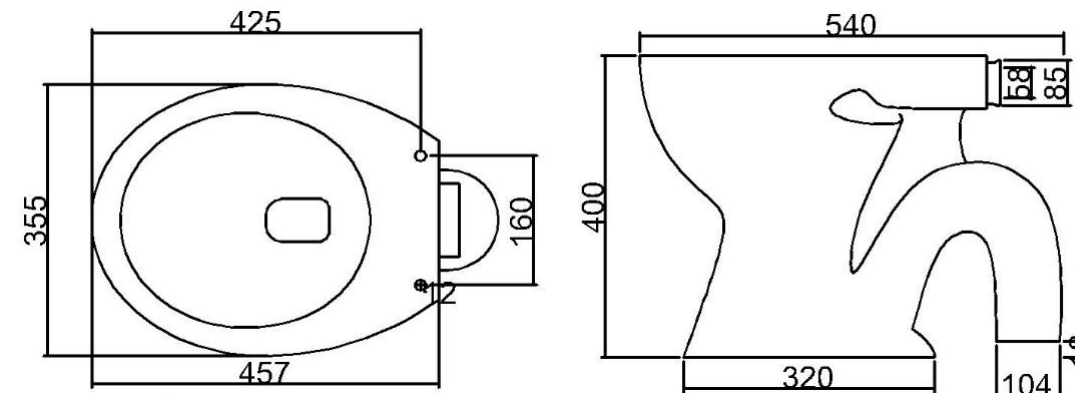

#### Features:

- Manufactured from Vitreous China
- Open Rim Flush
- 2 x Pan Screw Fixing base for quick installation
- Suits any wall mounted cistern
- 5 Year Product Warranty
- Gloss White
- Fully Packaged in Cardboard Carton for protection and shipping
- WELS 4 Star 3.4L AVG/FLUSH

While we make every effort to provide accurate specifications at the time of publication, Vellano retains the right to make modifications without prior notice. Please note that the physical color of the product may vary from the image shown. All measurements are presented in millimeters. For ceramic products, we kindly ask you to allow for a manufacturing variance of up to  $\pm 10$ mm. When marking up and roughing in, always refer to the physical product measurements, as technical drawings may differ from the actual physical products.