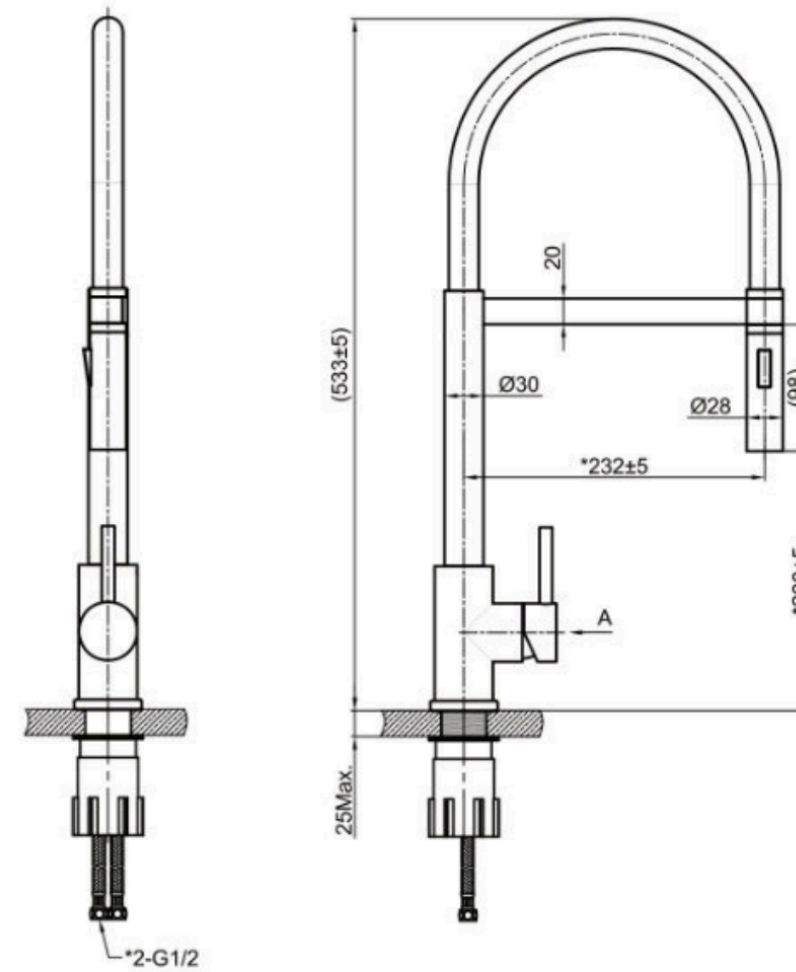

Belizzi.

Sink Mixer Brushed with flexible hose

Features:

- Gooseneck spout provides optimal functionality
- Swivels for convenience when washing dishes
- Pin lever handle design creates a modern look
- Brushed Stainless Steel finish
- 2-function pattern spray head
- 100mm extension thread
- 15 Year Cartridge Warranty
- Made from 304 Stainless
- Flexible PEX flexible tails
- Lead-free tap body
- WELS 5 Star 6 /Min
- Size: 74 x 150 x 90 mm

While we make every effort to provide accurate specifications at the time of publication, Vellano retains the right to make modifications without prior notice. Please note that the physical color of the product may vary from the image shown. All measurements are presented in millimeters. For ceramic products, we kindly ask you to allow for a manufacturing variance of up to ±10mm. When marking up and roughing in, always refer to the physical product measurements, as technical drawings may differ from the actual physical products.