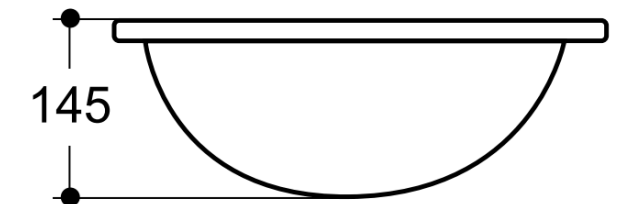

Specifications

Available in:

Gloss White
BAL570VB

Cleaning & Care:

- Wipe the surface gently with a clean, soft cloth to remove everyday smudges and stains. For general cleaning, use a mixture of mild dish soap and warm water and with a soft cloth
- If there are stubborn stains or grime, use a non-abrasive bathroom cleaner that is safe for the surface material. Rinse the surface thoroughly with water after using the cleaner, and dry it with a soft cloth.

While we make every effort to provide accurate specifications at the time of publication, Vellano retains the right to make modifications without prior notice. Please note that the physical color of the product may vary from the image shown. All measurements are presented in millimeters. For ceramic products, we kindly ask you to allow for a manufacturing variance of up to ±10mm. When marking up and roughing in, always refer to the physical product measurements, as technical drawings may differ from the actual physical products.