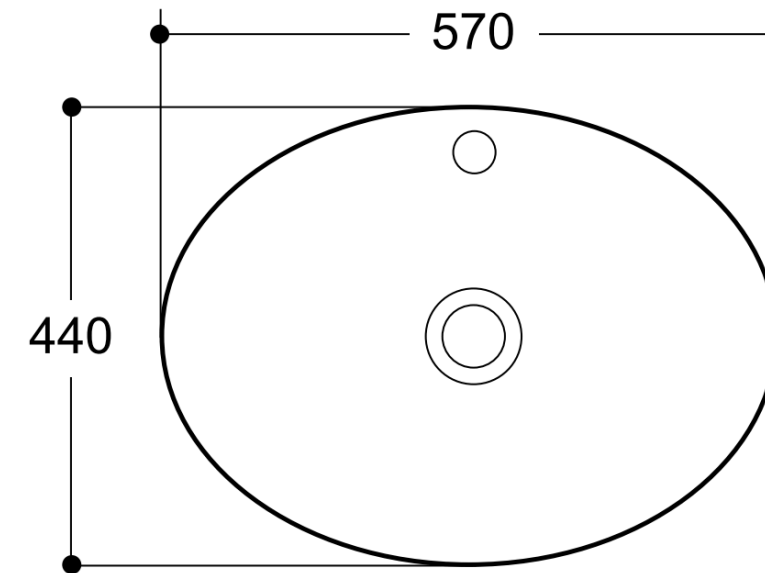

Balun 570.

Drop In Basin

Features:

- One Taphole
- Gloss White
- Thin Basin edge design
- Overflow in bowl
- Full-Inset Basin 570 × 440 mm
- Fully Glazed at back with no visual holes
- 5 Years Product Replacement Warranty
- Manufactured from Vitreous China
- 32mm overflow waste required

While we make every effort to provide accurate specifications at the time of publication, Vellano retains the right to make modifications without prior notice. Please note that the physical color of the product may vary from the image shown. All measurements are presented in millimeters. For ceramic products, we kindly ask you to allow for a manufacturing variance of up to ±10mm. When marking up and roughing in, always refer to the physical product measurements, as technical drawings may differ from the actual physical products.