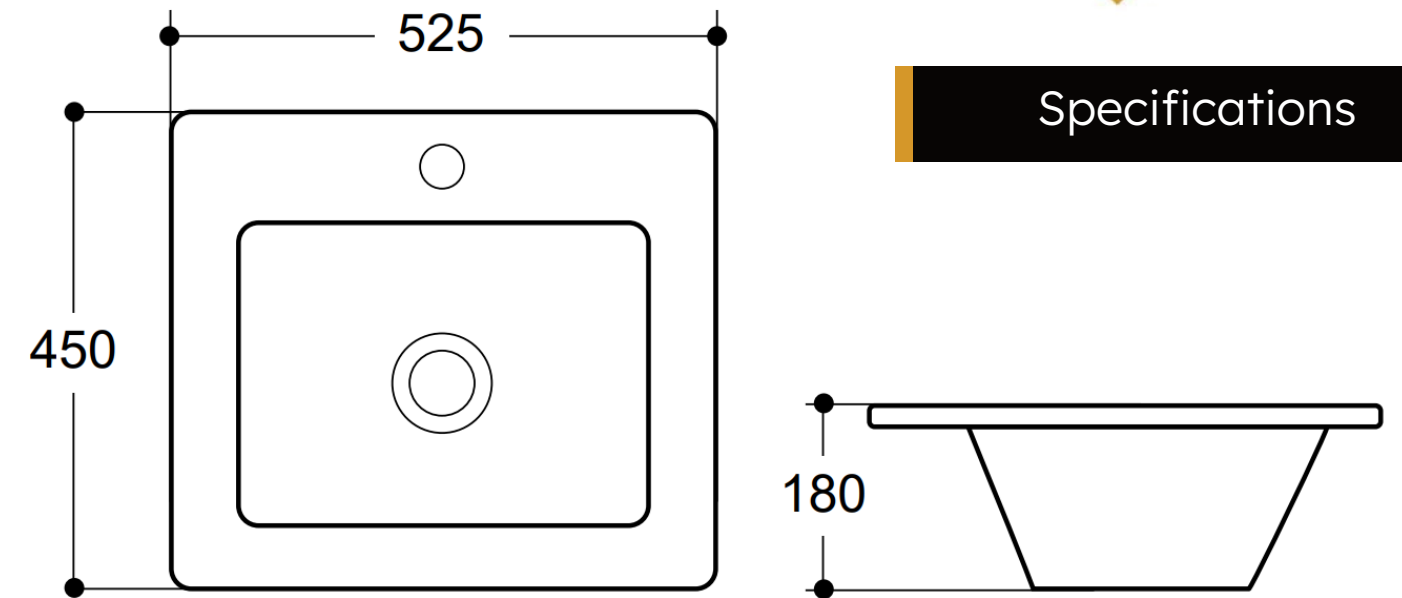

Balun 525.

Drop In Basin

Features:

- One Taphole
- Gloss White
- Thin Basin edge design
- Overflow in bowl
- Full-Inset Basin
- Fully Glazed at back with no visual holes
- 5 Years Product Replacement Warranty
- Manufactured from Vitreous China
- 32mm overflow waste required

While we make every effort to provide accurate specifications at the time of publication, Vellano retains the right to make modifications without prior notice. Please note that the physical color of the product may vary from the image shown. All measurements are presented in millimeters. For ceramic products, we kindly ask you to allow for a manufacturing variance of up to ± 10 mm. When marking up and roughing in, always refer to the physical product measurements, as technical drawings may differ from the actual physical products.