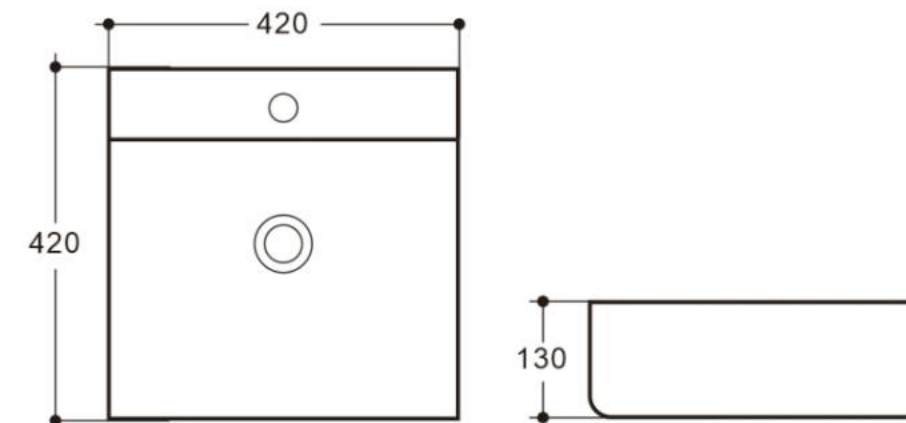

Balun 420.

Specifications

Above Counter Basin

Features:

- Manufactured from Vitreous China
- Above Counter Basin Installation
- One Taphole
- Thin Basin edge design
- Overflow in bowl
- Fully Glazed at back with no visual holes
- 5 Year Vitreous China Product Warranty
- 32mm Overflow Waste Required
- Gloss White

Available in:

Gloss White

BAL420AVB

Cleaning & Care:

- Wipe the surface gently with a clean, soft cloth to remove everyday smudges and stains. For general cleaning, use a mixture of mild dish soap and warm water and with a soft cloth
- If there are stubborn stains or grime, use a non-abrasive bathroom cleaner that is safe for the surface material. Rinse the surface thoroughly with water after using the cleaner, and dry it with a soft cloth.
- Do not use abrasive cleaners on the stainless steel hinges of the toilet seat or the chrome buttons. The toilet seat can be removed by pressing the release buttons on the seat for cleaning

While we make every effort to provide accurate specifications at the time of publication, Vellano retains the right to make modifications without prior notice. Please note that the physical color of the product may vary from the image shown. All measurements are presented in millimeters. For ceramic products, we kindly ask you to allow for a manufacturing variance of up to ± 10 mm. When marking up and roughing in, always refer to the physical product measurements, as technical drawings may differ from the actual physical products.