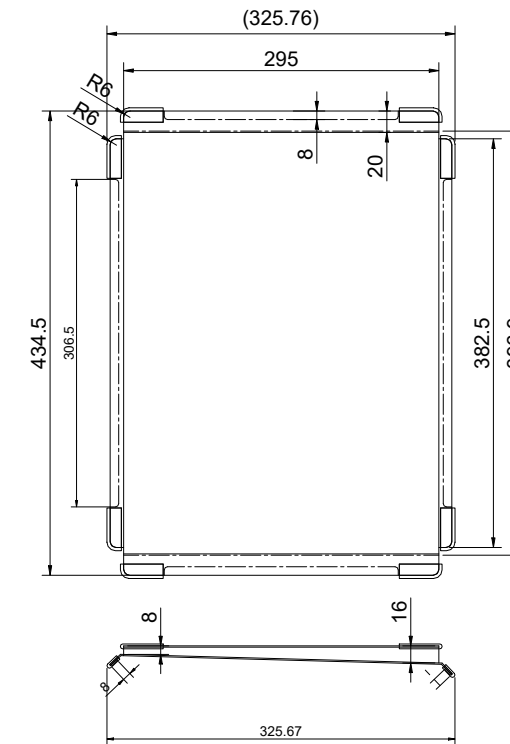

Arraso .

Draining Tray

Features:

- Manufactured from 1.2mm 304 Stainless Steel
- Brushed Satin Finish
- Designed to be used on a benchtop or inside bowl
- Double Folded Edges
- No Plastic Legs to come loose or detach
- 5Year Structural Product Replacement Warranty

While we make every effort to provide accurate specifications at the time of publication, Vellano retains the right to make modifications without prior notice. Please note that the physical color of the product may vary from the image shown. All measurements are presented in millimeters. For stainless steel products, we kindly ask you to allow for a manufacturing variance of up to ± 2 mm. When marking up and roughing in, always refer to the physical product measurements, as technical drawings may differ from the actual physical products.