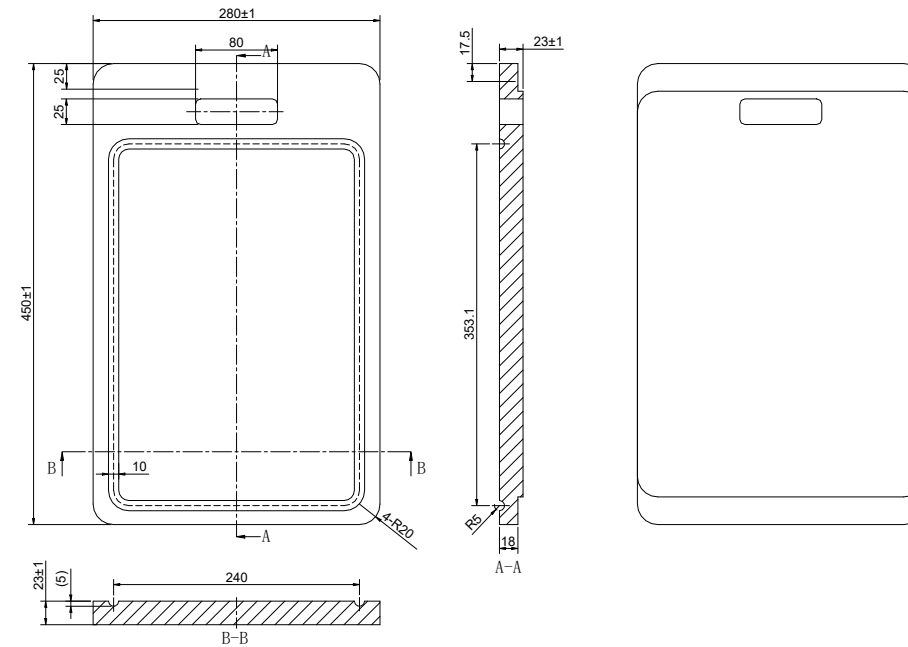

Arraso.

Chopping Board

Features:

- Timber Chopping Board
- Suits Arraso and Lunio Sinks
- Dimensions 280 x 450 x 23
- Not Dishwasher Safe
- 1 Year Product Replacement Warranty

Vellano™
Get Inspired

Specifications

While we make every effort to provide accurate specifications at the time of publication, Vellano retains the right to make modifications without prior notice. Please note that the physical color of the product may vary from the image shown. All measurements are presented in millimeters. For stainless steel products, we kindly ask you to allow for a manufacturing variance of up to ± 2 mm. When marking up and roughing in, always refer to the physical product measurements, as technical drawings may differ from the actual physical products.