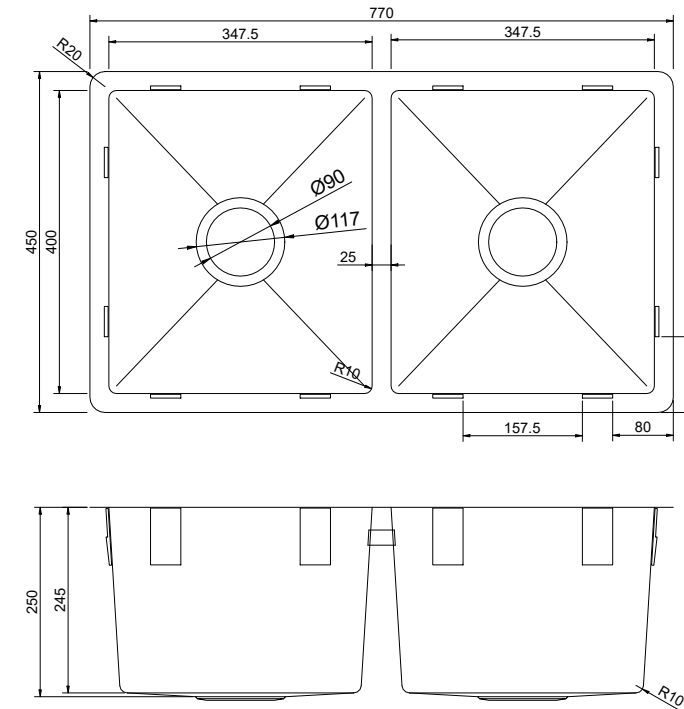

Arraso 770D.

Double Bowl Sink Extra Deep

Features:

- Manufactured from 1.5mm 304 Stainless Steel
 - Brushed Satin Finish
 - Double Bowl - 250mm depth
 - Top Mount or Undermount Installation
 - R10 Internal Radius Corner for easier cleaning
 - Stainless Steel Watermarked Basket Wastes Included
 - Underbowl Protective Coating
- 25 Year Product Replacement Warranty

Vellano[™]
Get Inspired

Specifications

Additional Items:

Arraso Draining Tray
ARRDT

Arraso Roll Matt
ARRRM

Arraso Chopping Board
ARRCB

Available in:

Brushed Satin
ARRSS770D

While we make every effort to provide accurate specifications at the time of publication, Vellano retains the right to make modifications without prior notice. Please note that the physical color of the product may vary from the image shown. All measurements are presented in millimeters. For stainless steel products, we kindly ask you to allow for a manufacturing variance of up to ± 2 mm. When marking up and roughing in, always refer to the physical product measurements, as technical drawings may differ from the actual physical products.